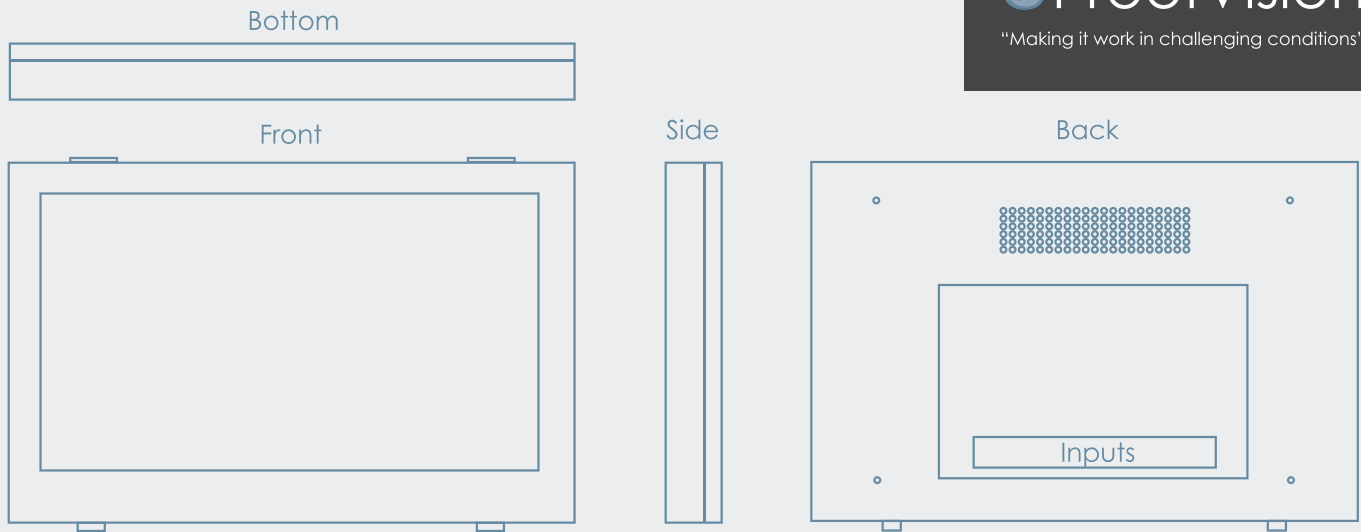

TECHNICAL SPECIFICATION

	43" PV43DHB	55" PV55DHB	65" PV65DHB
Max resolution	1920x1080	1920x1080	1920x1080
VESA standard	800x400mm	800x400mm	800x400mm
Contrast ratio	3000:1	3000:1	3000:1
Brightness	1500cd/m2	1500cd/m2	1500cd/m2
Max power consumption	≤230W	≤280W	≤475W
TV dimension	1158.7 x 852.5 x 169.5mm	1449.6 x 990.6 x 169.5mm	1689.9 x 1113.7 x 169.5mm
Weight	55kg	75kg	100kg
TV format		1080p	
Built-in tuner		DVB-T2/S2/C	
YPbPr		1PC	
HDMI		2PCS	
RS232		1PC	
VGA		1PC	
AV		1PC	
SCART		1PC	
PC audio		1PC	
Earphone		1PC	
Tuner		2PC	
Coaxial		1PC	
USB		1PC	
CI card		1PC	
Audio output power		2x15W	
Power input range		AC 110 – 240V	
TV systems		PAL	
Tempered glass		YES	
Viewing angle		170 degree /160 degree (H/V)	
Waterproof remote control		1PC	
Batteries		1PC	
User manual		1PC	
Power adaptor		1PC	
Usage time per day		16-20 hours	
IP rating		IP65	
Cooling system		Fans	
Operating temperature		-20 to 50 degrees	