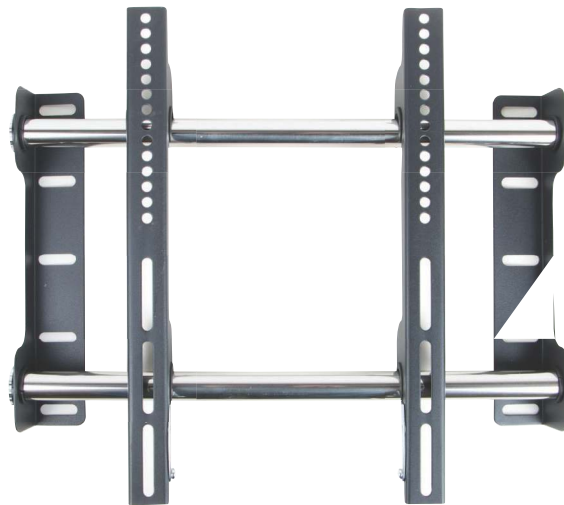

Fixed TV bracket